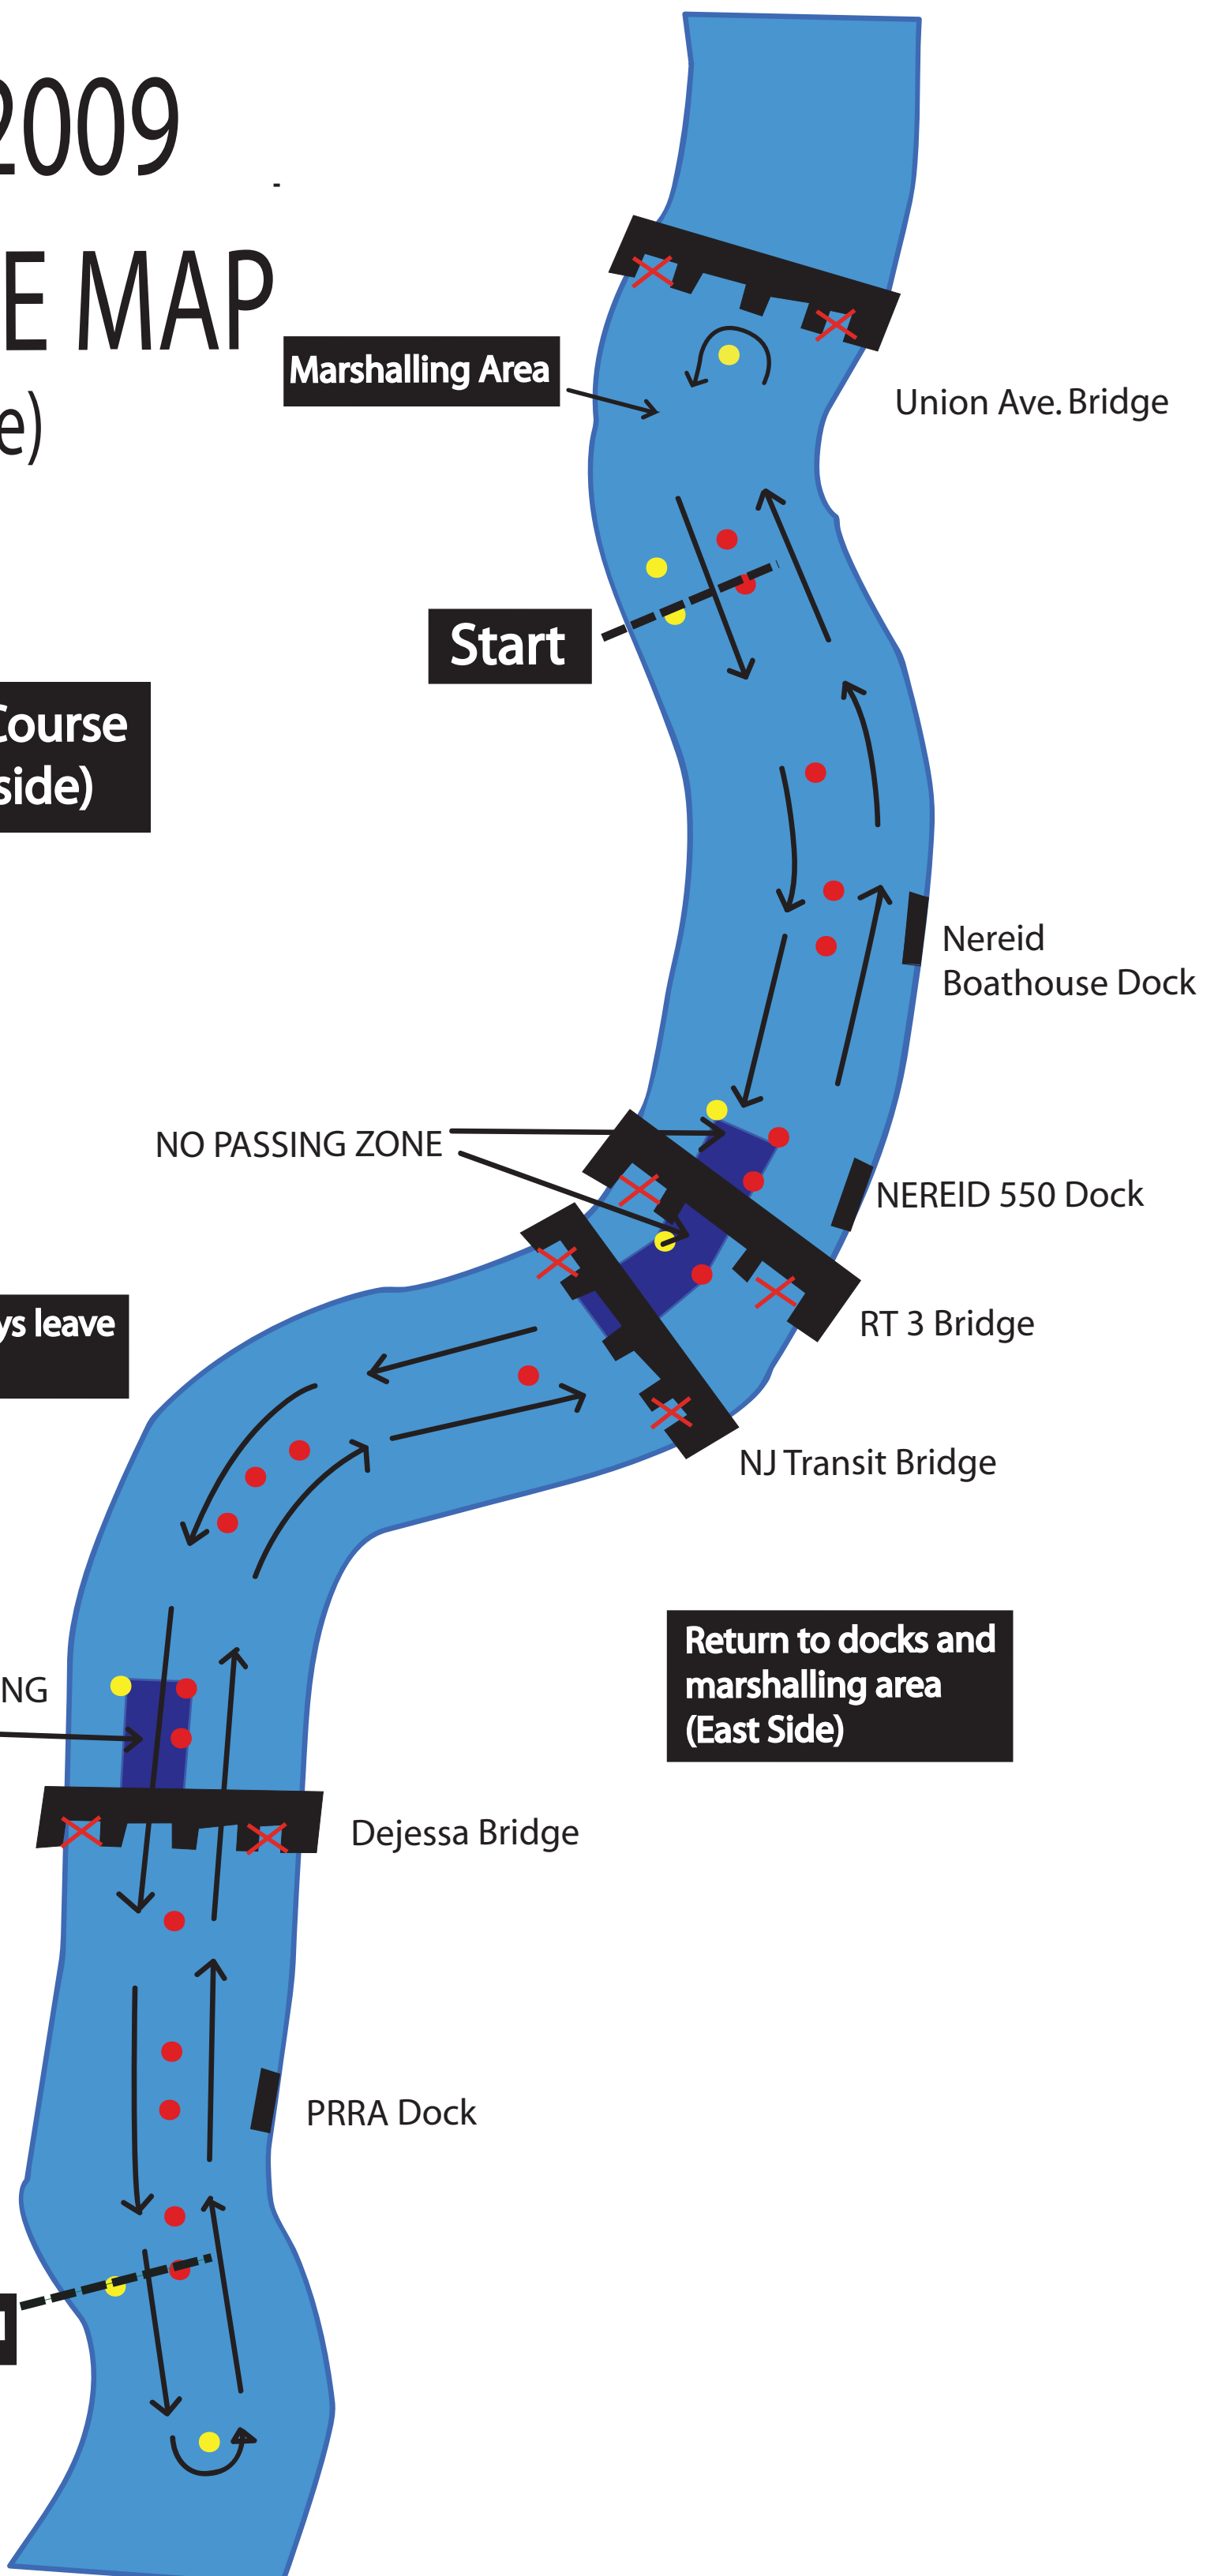

HOPR 2009

COURSE MAP

(not to scale)

**Race Course
(west side)**

**Red Buoys - Always leave
to port side**

**NO PASSING
ZONE**

**Return to docks and
marshalling area
(East Side)**

Marshalling Area

Union Ave. Bridge

Start

Nereid
Boathouse Dock

NO PASSING ZONE

NEREID 500 Dock

RT 3 Bridge

NJ Transit Bridge

Dejessa Bridge

PRRA Dock

FINISH